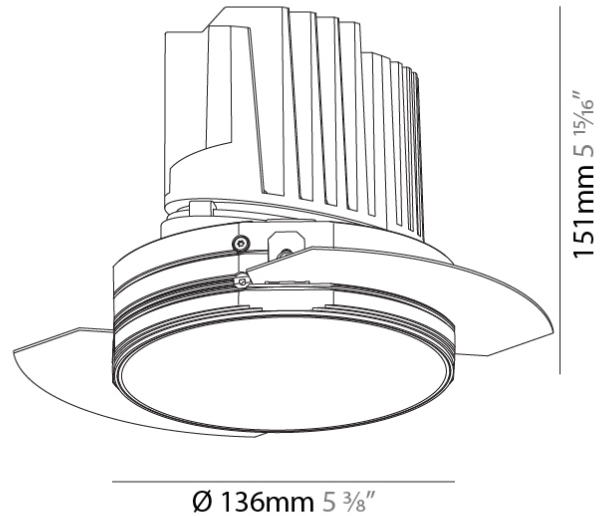

ELECTRICAL

Lamp Type: LED (Zhaga Standard)
Input Wattage (W): 13.2 / 16.5
Total Output Wattage (W): 12.1 / 14.7
Dimming: Tri-Mode (Non-Dimming and Phase Dimming (120Vac only) and 0-10V Dimming)
Driver Included: No
Driver Location: Recessed Housing
Driver Type: Constant Current - Universal
Driver Class: Class 2
Housing: See components
Input Voltage (V): 120 - 277
Constant Current (MA): 350

LED

Number of LEDs: 1
Color Temperature (°K): 2700 / 3000 / 3500 / 4000
Max. Delivered Lumen (lm): 814 / 877 / 911 / 930
Nominal Lumen (lm): 1246 / 1342 / 1396 / 1424
CRI: >90 CRI
Efficiency (%): 90.5
Lamp Life (hrs): 50000
Upon Request: RGB-W Tunable White Special Color Temperature Special LED

OPTICAL

Reflector°: 10
Optic°: Lens Pack - No Lens / Linear Spread Lens / Honeycomb / Spread Lens
Upon Request: Special Beam Angles

RATINGS AND CERTIFICATIONS

382, F 416-247-9319, www.zaneen.com
Certified by Intertek for North American standards at the end of the existing Model #. For assistance on 'custom' specifications, contact zteam@zaneen.com.
In a constant effort to supply the best product, we reserve the right to change specifications or materials without notice. The most recent specification sheets are found at zaneen.com
IP rating: IP20